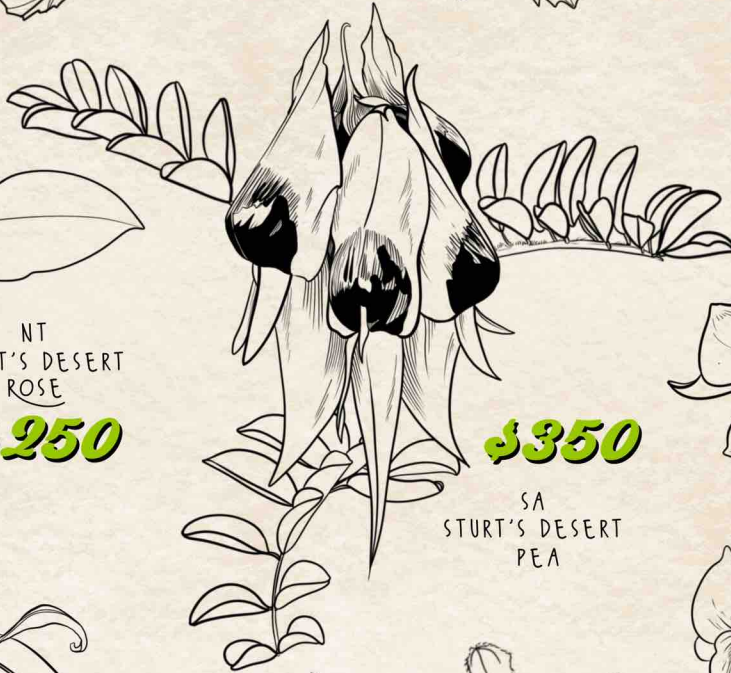

NSW
WARATAH

VIC
COMMON
HEATH

\$300

NT
STURT'S DESERT
ROSE

\$250

SA
STURT'S DESERT
PEA

\$350

QLD
COOKTOWN ORCHID

\$300

TAS
TASMANIAN
BLUE GUM

\$350

WA
KANGAROO
PAW

\$300

ALL TATTOOED
WITH SHADING

Australia's state/territory Flowers

\$300