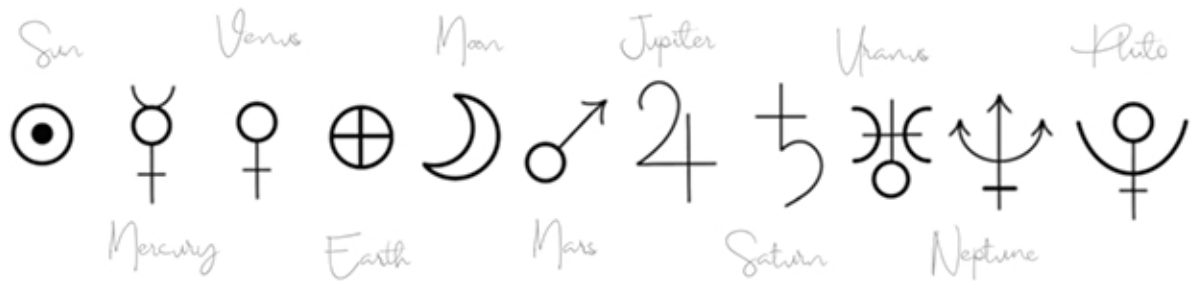

\$250

\$250

\$200

\$200

\$200 each

\$250

ALCHEMY SYMBOLS

5

Planetary Symbols

Signs of the Zodiac

2x \$150, 3x \$200, 4x \$250...

\$200

\$200

\$300
(\$150 per fairy)

\$350

\$200